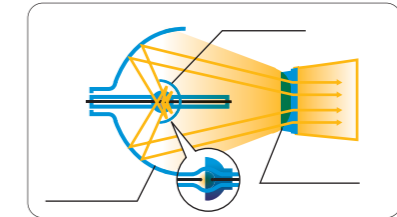

USB

USB

* jpeg PowerPoint™ converted scenario

EasyMP Monitor & Control

HDMI

DVD

E-TORL

E-TORL (E-TORL Epson-Twin Optimize Reflection Lamp)