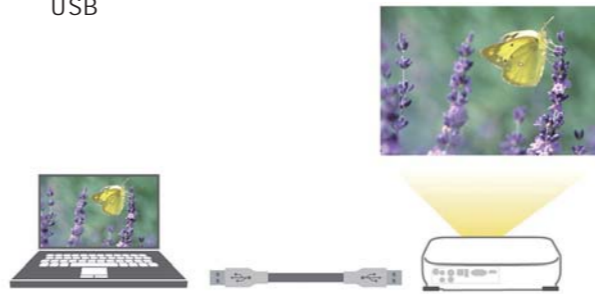

EPSON EB-C1915 / C1925W

4000
3.5

"Screen Fit"

A/V Mute

A/V Mute

A/V Mute

Connection Key
Quick Wireless PC

USB

USB

USB

* jpeg PowerPoint™ converted scenario

EasyMP Monitor & Control

HDMI

DVD

E-TORL

E-TORL (E-TORL Epson-Twin Optimize Reflection Lamp)

- 1)
- 2)
- 3)
- 4)