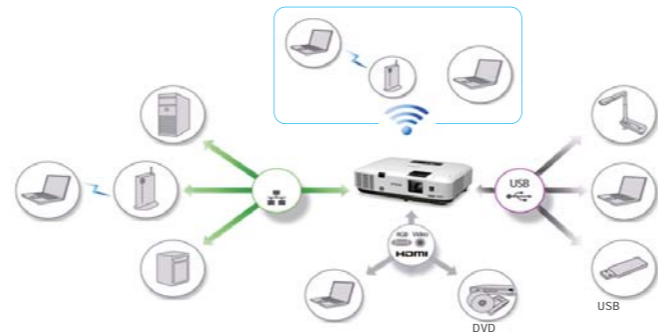

EPSON EB-C1915 / C1925W

4000
3.5

"Screen Fit"

A/V Mute

A/V Mute

A/V Mute

Connection Key
Quick Wireless PC

USB